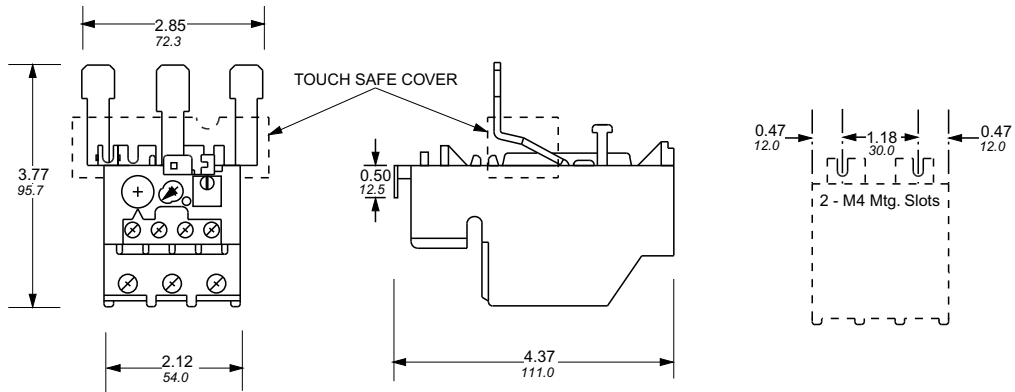

Approximate dimensions T25DU – TA42DU

00.00 Inches
00.00 [Millimeters]

TA25DU

TA25DU & DB25

TA25DU & DB25/32

TA42DU

TA42DU / TA75DU & DB80

Approximate dimensions TA75DU – TA200DU

00.00 Inches
00.00 [Millimeters]

2

TA75DU

TA80DU

TA110DU

TA200DU

Approximate dimensions TA450DU

Thermal
Overload
relays

00.00 Inches
00.00 [Millimeters]

2

TA450DU