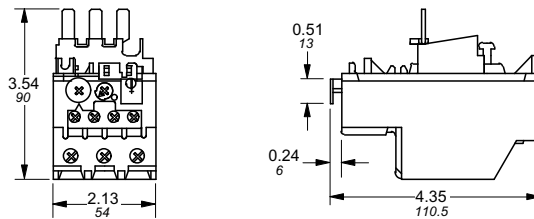

Approximate dimensions T25DU – TA42DU

00.00 Inches
00.00 [Millimeters]

TA25DU

TA25DU & DB25

TA25DU & DB25/32

TA42DU

TA42DU / TA75DU & DB80

Approximate dimensions TA75DU – TA200DU

00.00 Inches
00.00 [Millimeters]

2

TA75DU

TA80DU

TA110DU

TA200DU

Approximate dimensions TA450DU

Thermal
Overload
relays