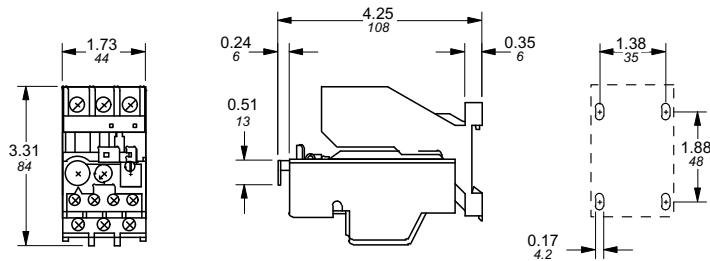

Approximate dimensions T25DU – TA42DU

00.00 Inches
00.00 [Millimeters]

TA25DU

TA25DU & DB25

TA25DU & DB25/32

TA42DU

TA42DU / TA75DU & DB80

Approximate dimensions TA75DU – TA200DU

00.00 Inches
00.00 [Millimeters]

2

TA75DU

TA80DU

TA110DU

TA200DU

Approximate dimensions TA450DU

Thermal
Overload
relays