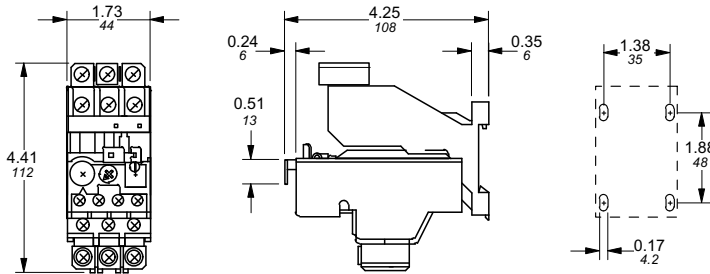

Approximate dimensions T25DU – TA42DU

00.00 Inches
00.00 [Millimeters]

TA25DU

TA25DU & DB25

TA25DU & DB25/32

TA42DU

TA42DU / TA75DU & DB80

Approximate dimensions TA75DU – TA200DU

00.00 Inches
00.00 [Millimeters]

2

TA75DU

TA80DU

TA110DU

TA200DU

Approximate dimensions TA450DU

Thermal
Overload
relays