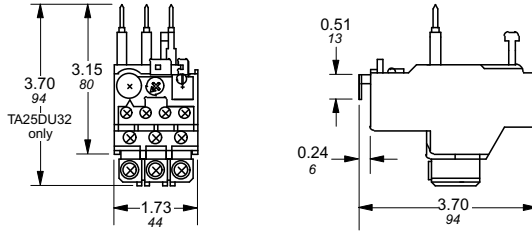

Approximate dimensions T25DU – TA42DU

00.00 Inches
00.00 [Millimeters]

TA25DU

TA25DU & DB25

TA25DU & DB25/32

TA42DU

TA42DU / TA75DU & DB80

Approximate dimensions TA75DU – TA200DU

00.00 Inches
00.00 [Millimeters]

2

TA75DU

TA80DU

TA110DU

TA200DU

Approximate dimensions TA450DU

Thermal
Overload
relays