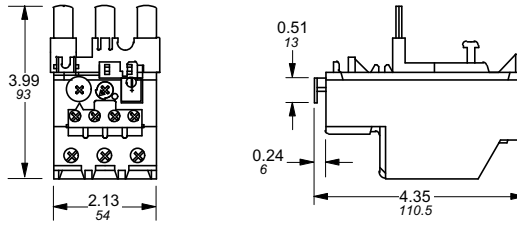

Approximate dimensions T25DU – TA42DU

00.00 Inches
00.00 [Millimeters]

TA25DU

TA25DU & DB25

TA25DU & DB25/32

TA42DU

TA42DU / TA75DU & DB80

Approximate dimensions TA75DU – TA200DU

00.00 Inches
00.00 [Millimeters]

2

TA75DU

TA80DU

TA110DU

TA200DU

Approximate dimensions TA450DU

Thermal
Overload
relays

00.00 Inches
00.00 [Millimeters]

2

TA450DU