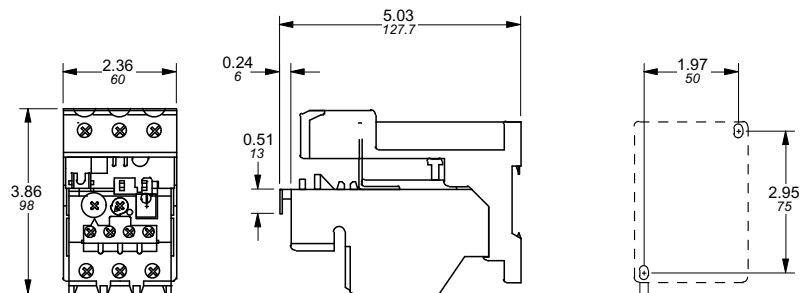

Approximate dimensions T25DU – TA42DU

00.00 Inches
00.00 [Millimeters]

TA25DU

TA25DU & DB25

TA25DU & DB25/32

TA42DU

TA42DU / TA75DU & DB80

Approximate dimensions TA75DU – TA200DU

00.00 Inches
00.00 [Millimeters]

2

TA75DU

TA80DU

TA110DU

TA200DU

Approximate dimensions TA450DU

Thermal
Overload
relays